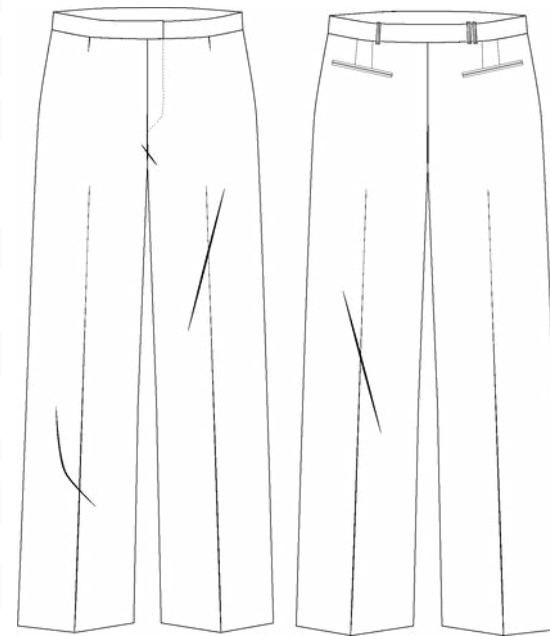

STOLLAR

MOLLY STOLLAR-FISHBOURNE
BA COLLECTION