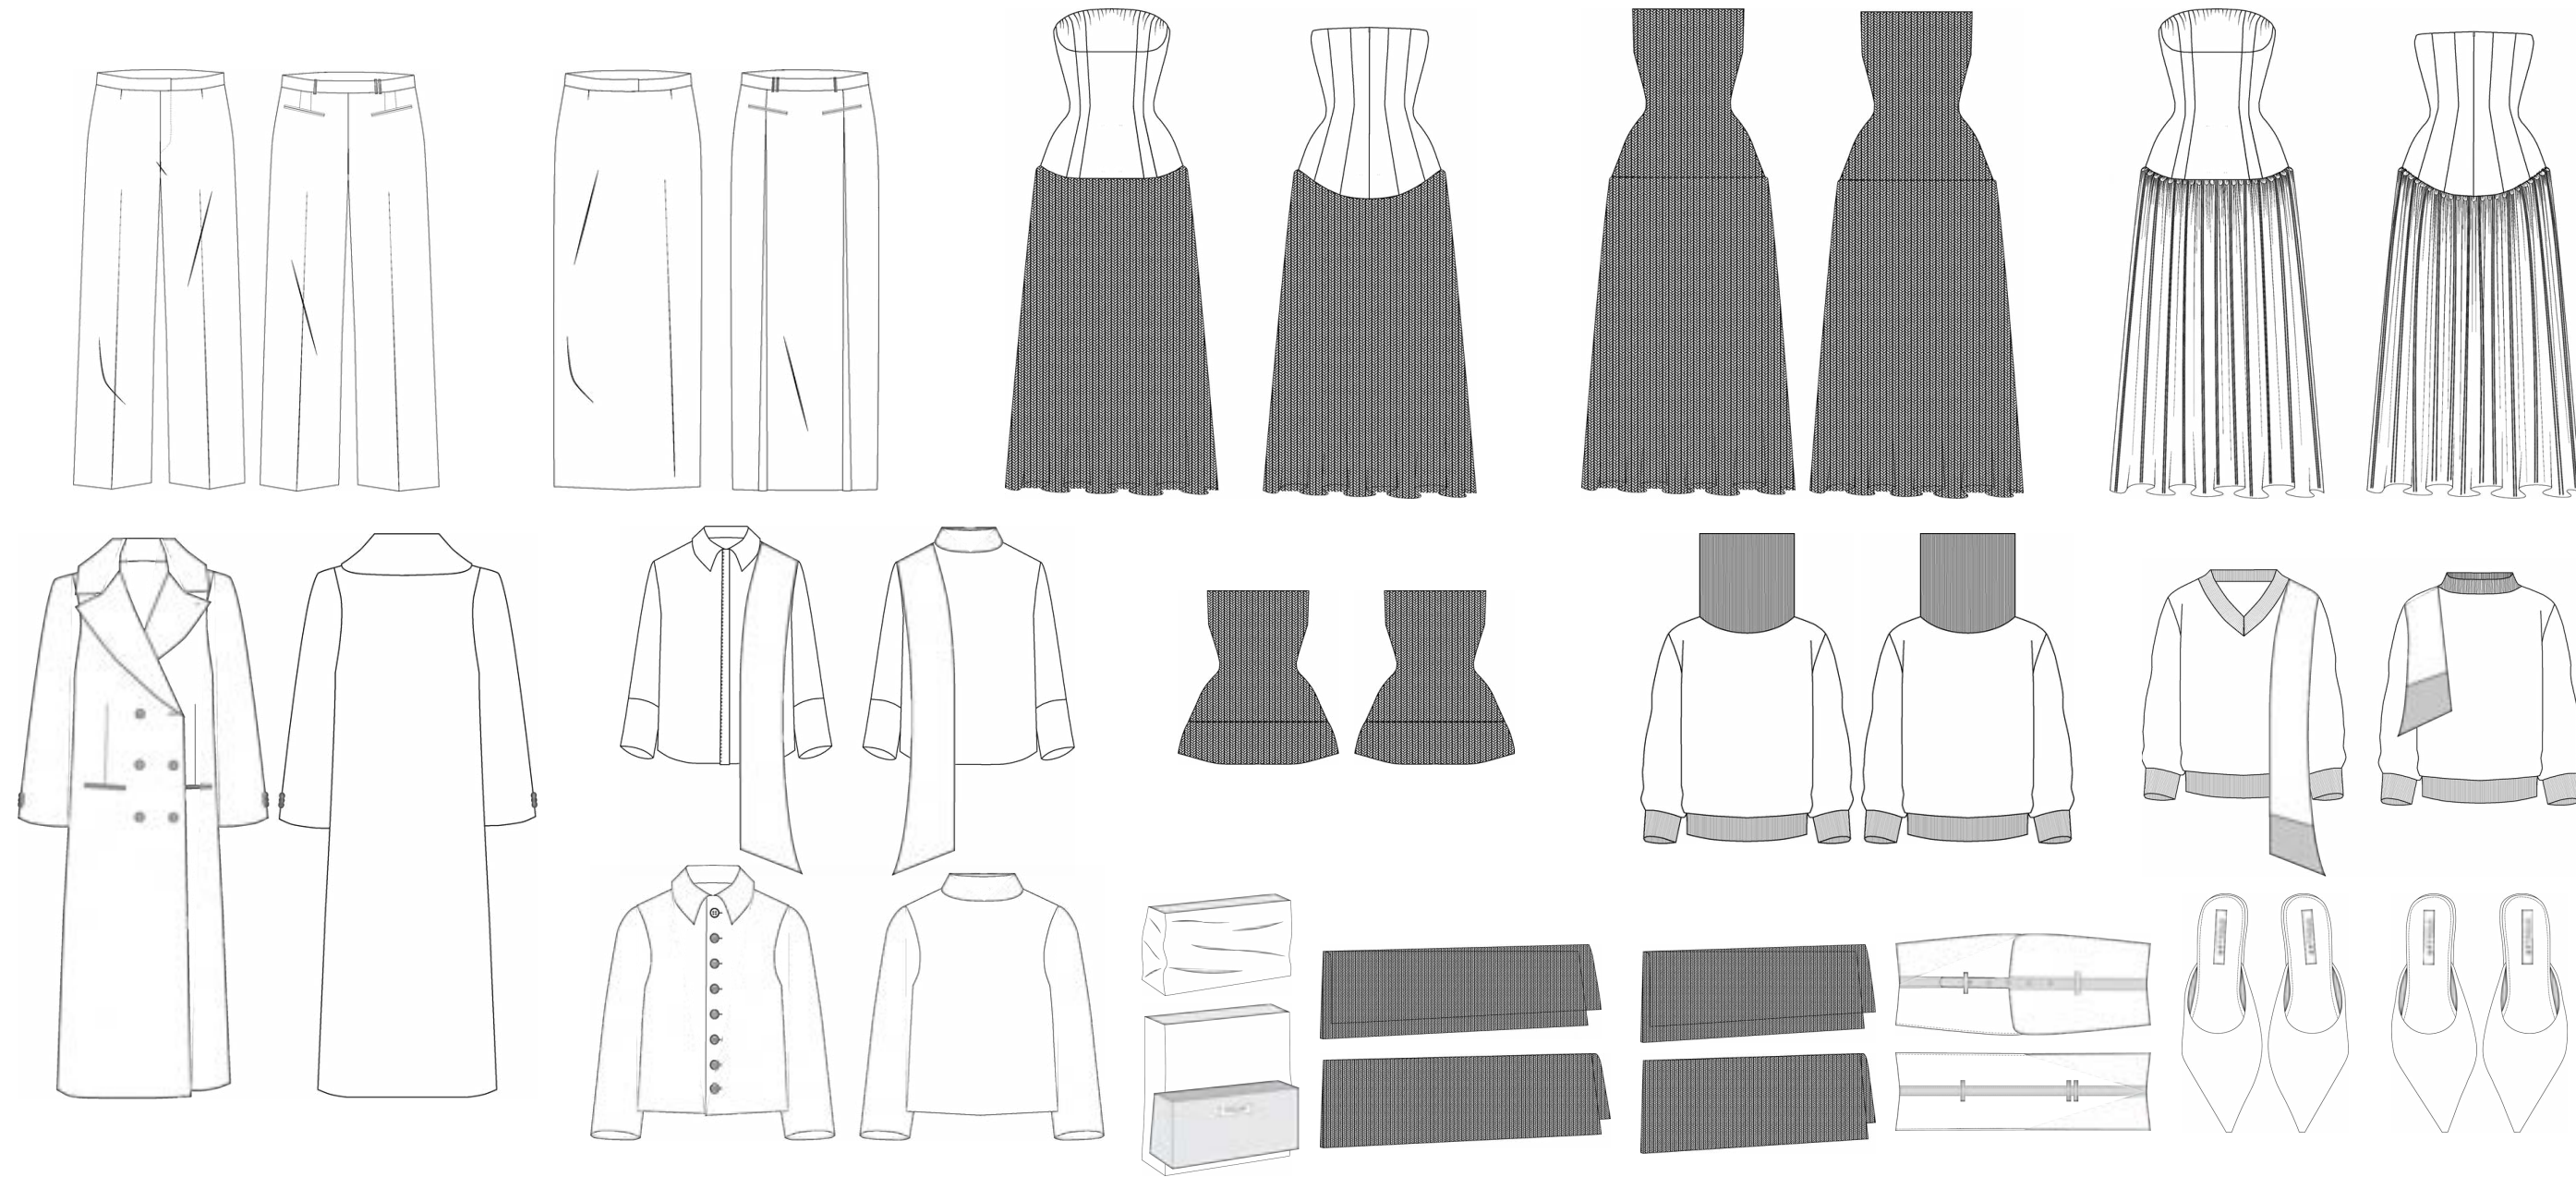

STOLLAR

MOLLY STOLLAR-FISHBOURNE
BA COLLECTION