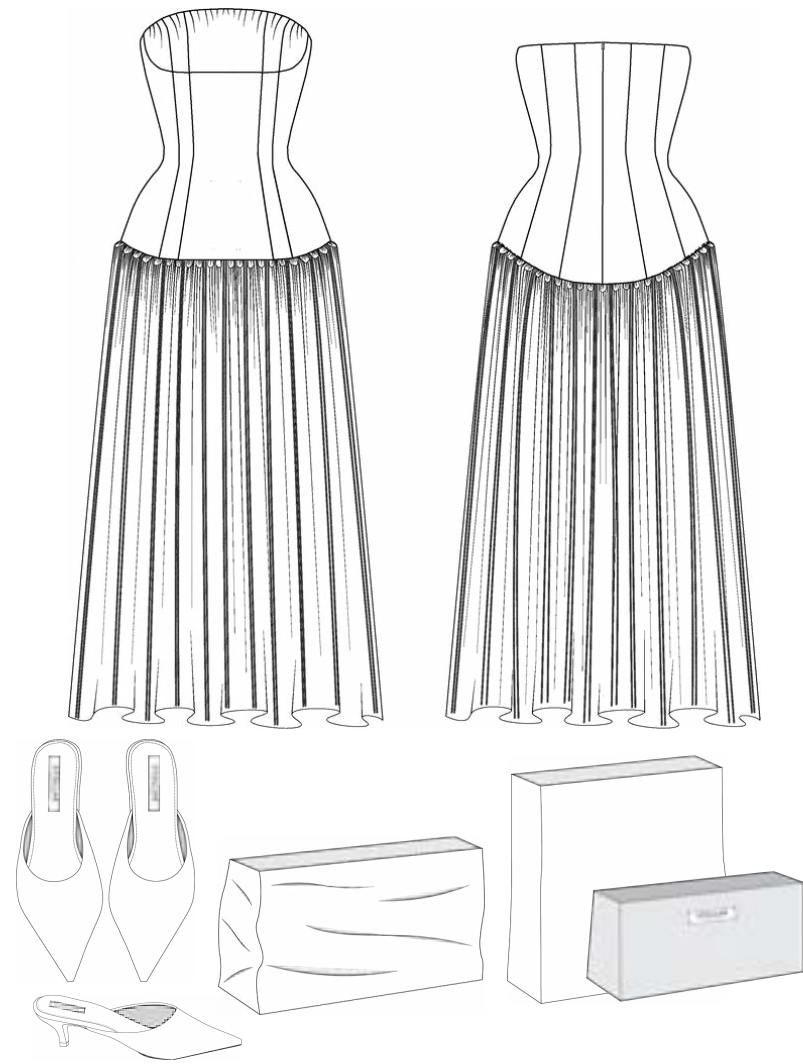

MOLLY STOLLAR-FISHBOURNE
BA COLLECTION

MOLLY STOLLAR-FISHBOURNE
STOLLAR

Dubied Shaping
3:2 Width Dimensions
half milano
2.5 gauge

STOLLAR

MOLLY STOLLAR-FISHBOURNE
BA COLLECTION

STOLLAR

MOLLY STOLLAR-FISHBOURNE
BA COLLECTION