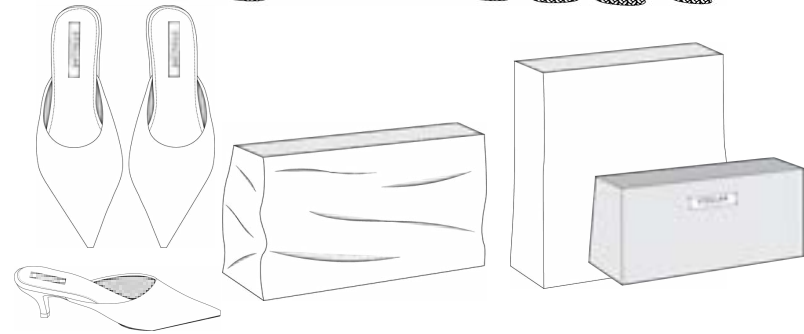

STOLLAR

MOLLY STOLLAR-FISHBOURNE
BA COLLECTION