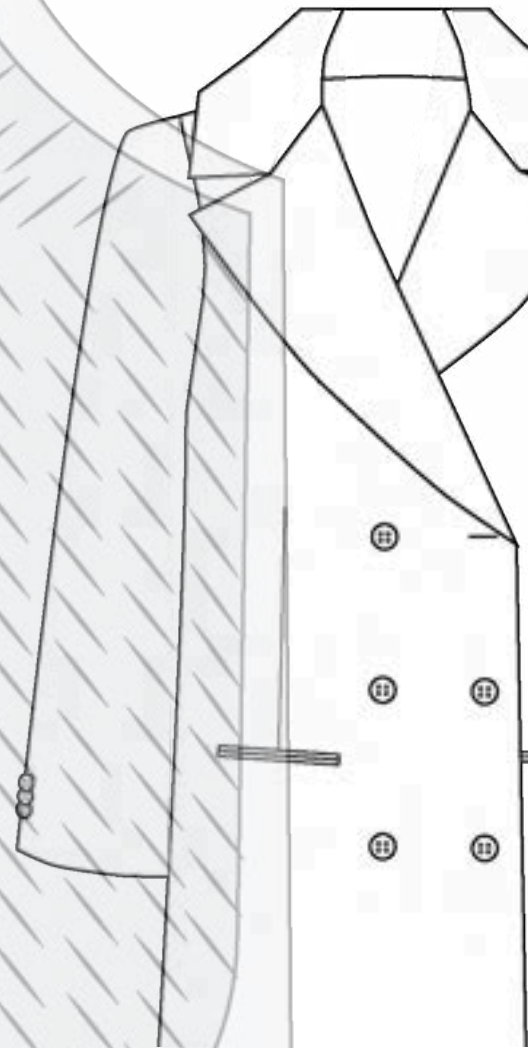

STOLLAR

MOLLY STOLLAR-FISHBOURNE
BA COLLECTION