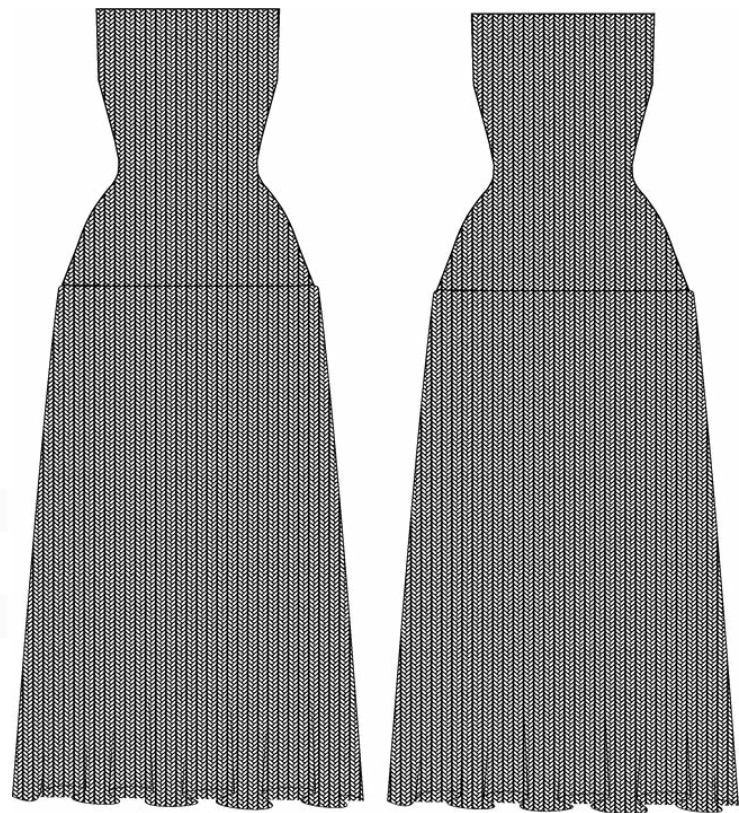

STOLLAR

MOLLY STOLLAR-FISHBOURNE
BA COLLECTION