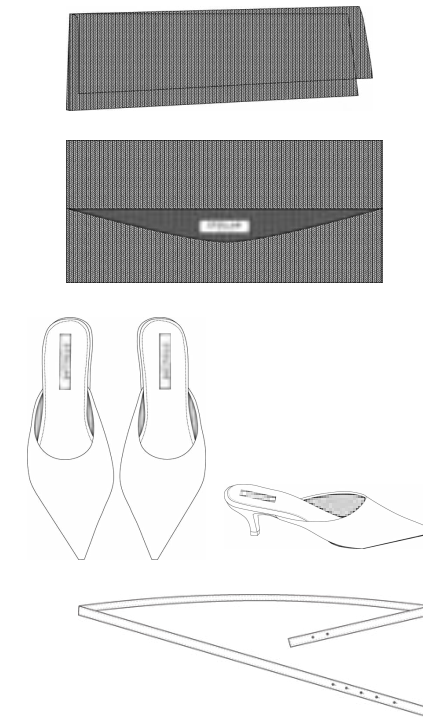

STOLLAR

MOLLY STOLLAR-FISHBOURNE
BA COLLECTION