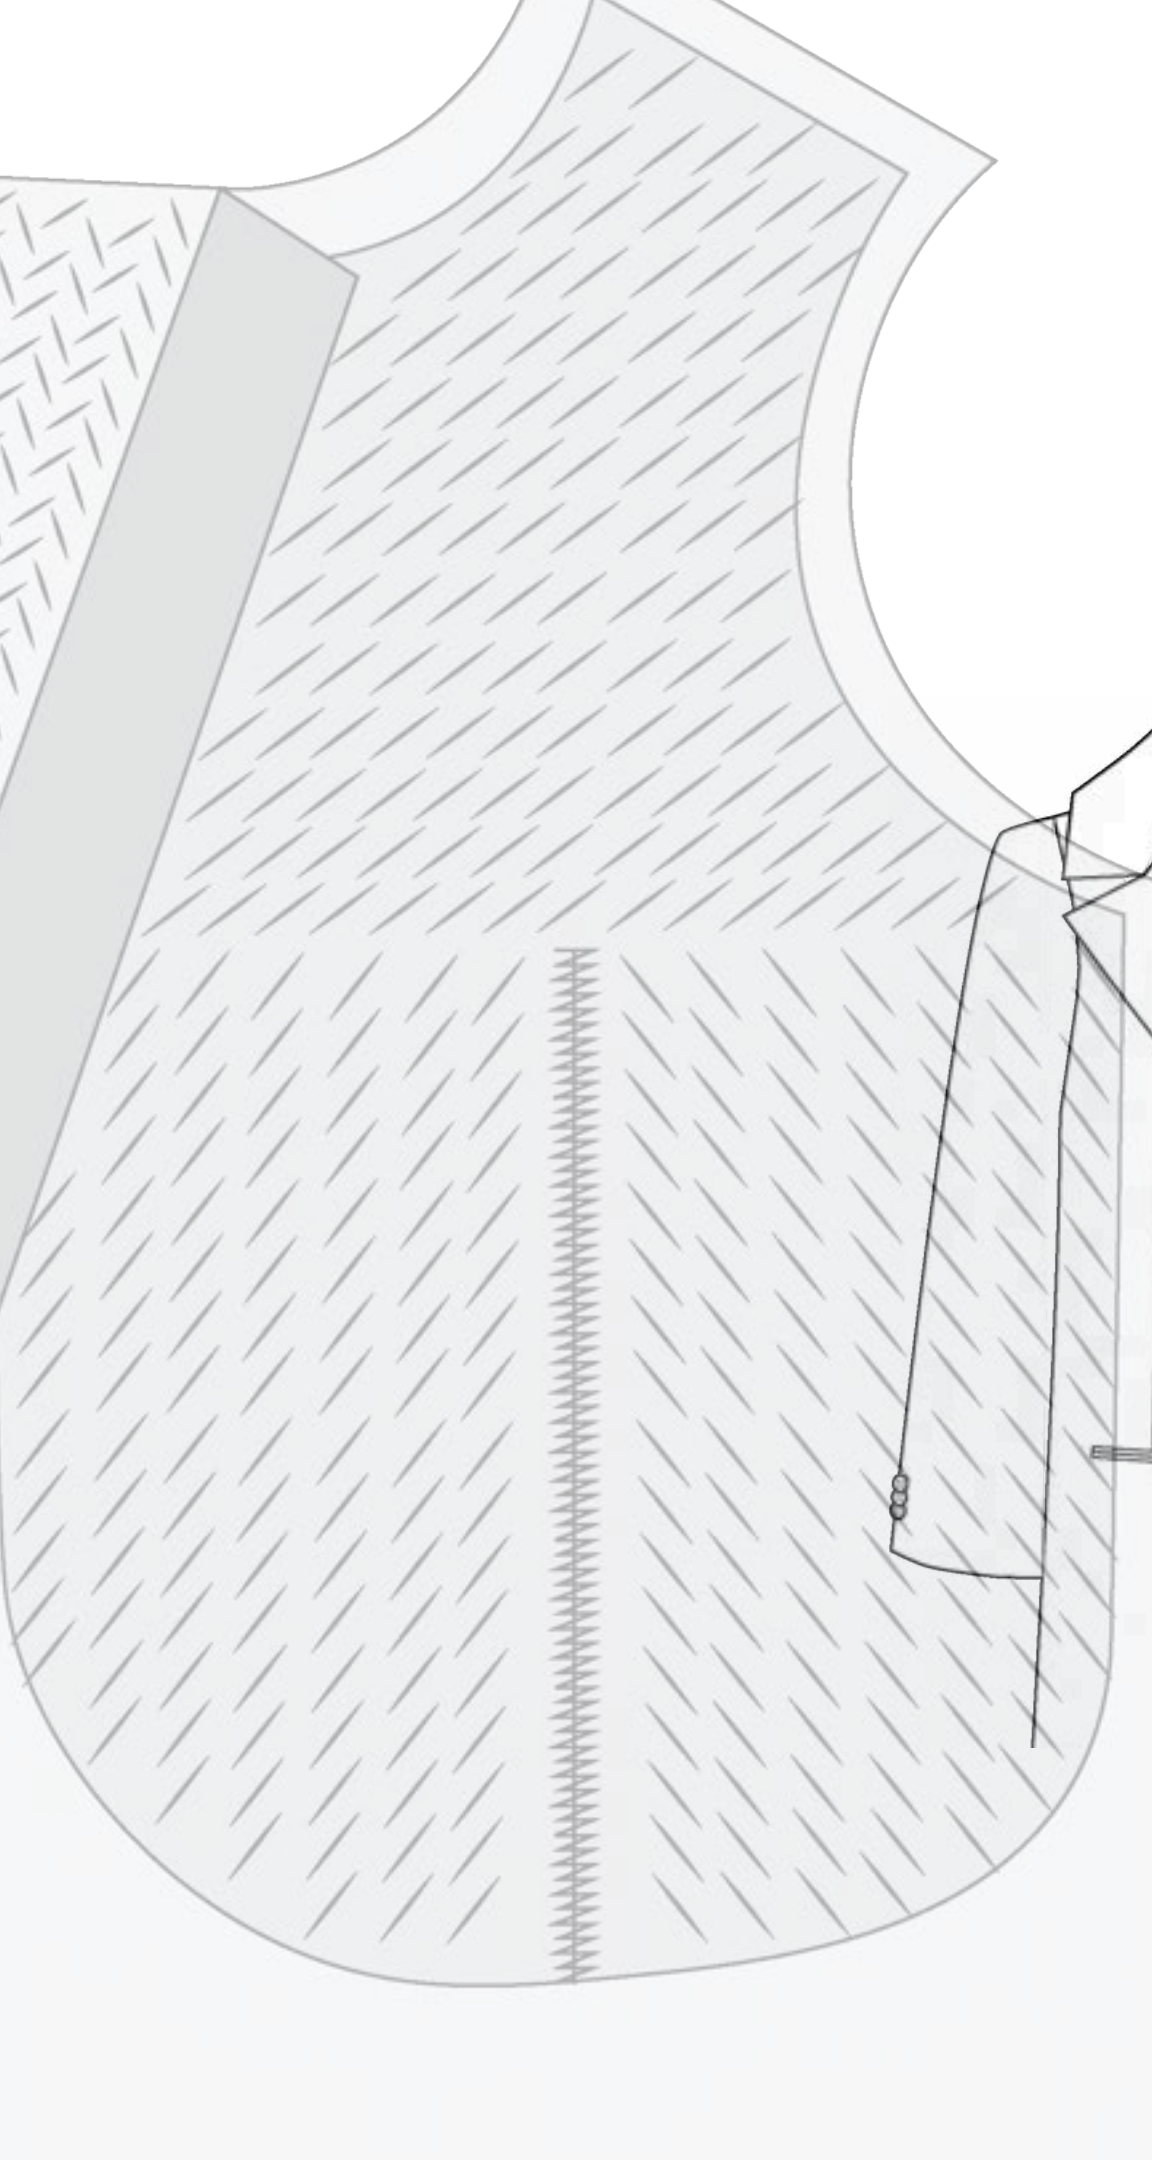

STOLLAR

MOLLY STOLLAR-FISHBOURNE
BA COLLECTION