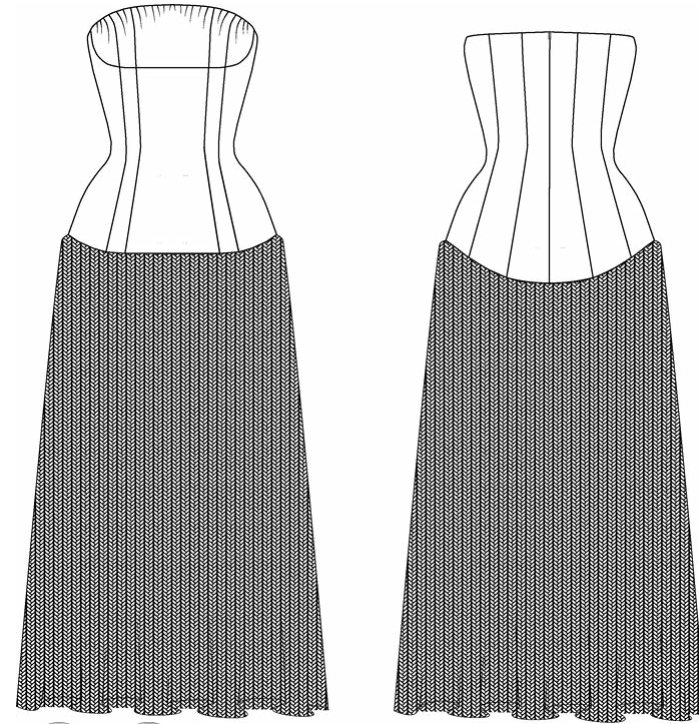

STOLLAR

MOLLY STOLLAR-FISHBOURNE
BA COLLECTION