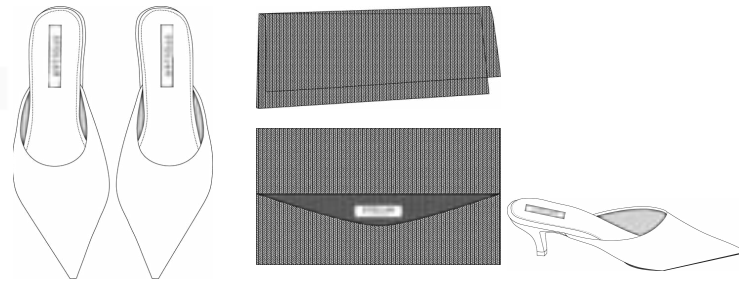

STOLLAR

MOLLY STOLLAR-FISHBOURNE
BA COLLECTION