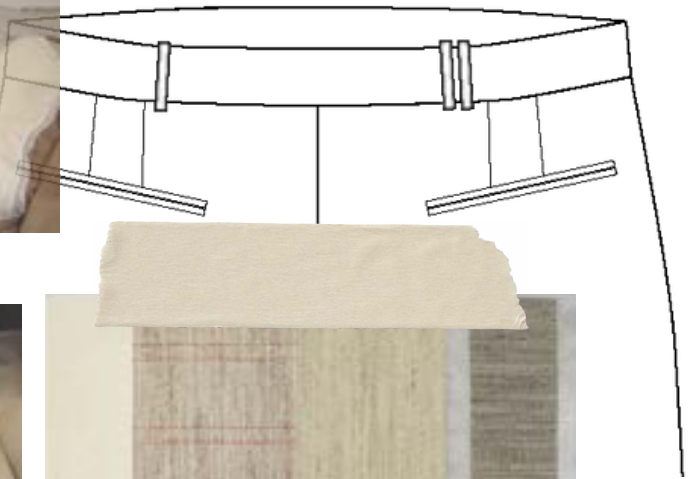

STOLLAR

MOLLY STOLLAR-FISHBOURNE
BA COLLECTION