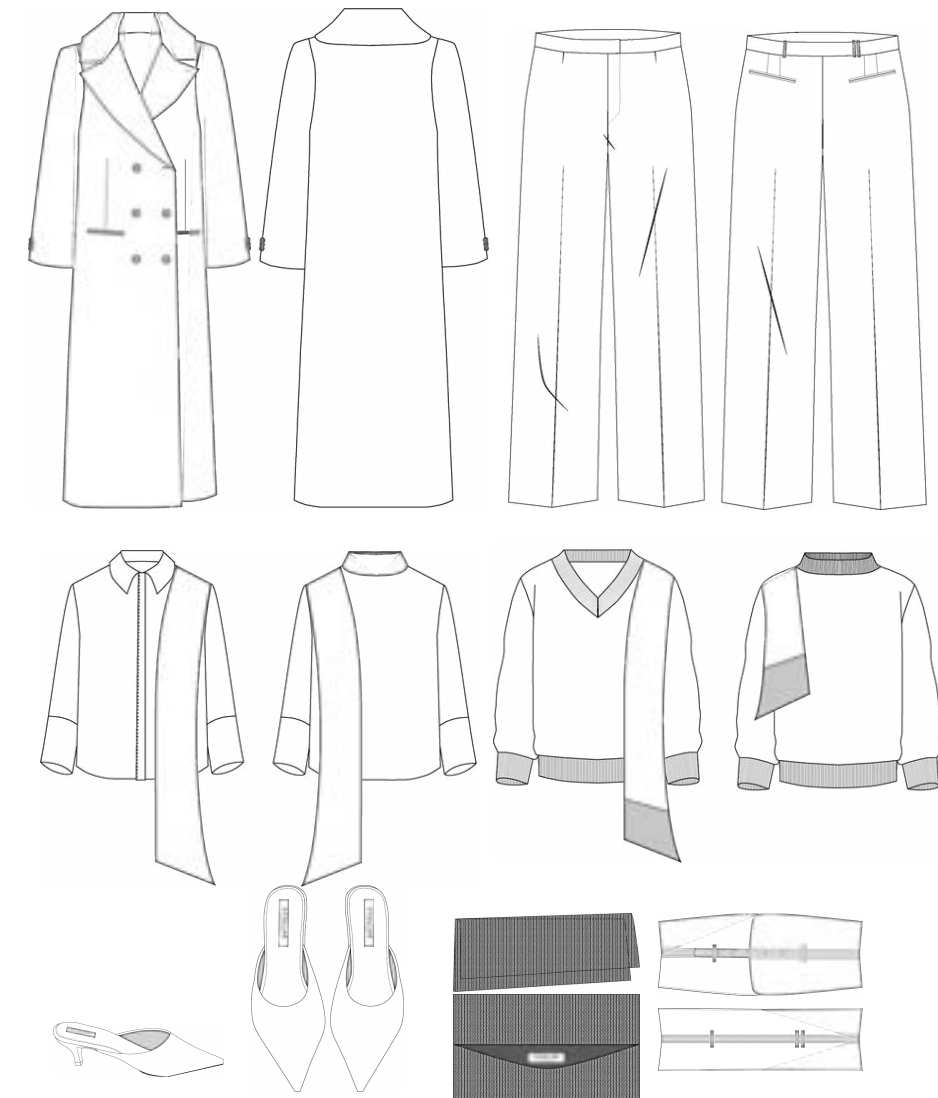

MOLLY STOLLAR-FISHBOURNE
BA COLLECTION

MOLLY STOLLAR-FISHBOURNE
STOLLAR

Dubied Shaping
3:2 Width Dimensions
half milano
2.5 gauge

STOLLAR

MOLLY STOLLAR-FISHBOURNE
BA COLLECTION

STOLLAR

MOLLY STOLLAR-FISHBOURNE
BA COLLECTION