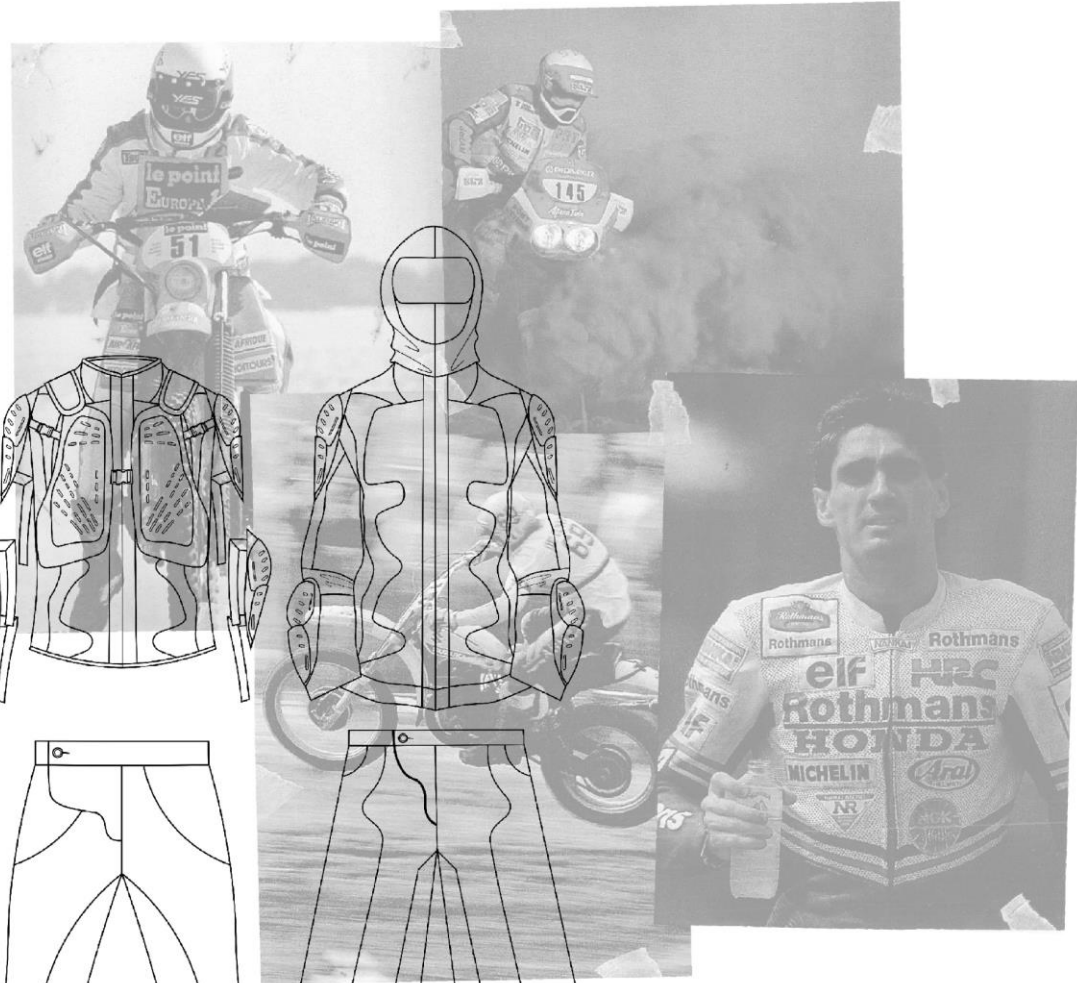

ANNIE BATEMAN

[anniebateman2003@hotmail.com](mailto:anniebateman2003@hotmail.com) | 07966248188

[@anniebatemandesigns](https://www.instagram.com/anniebatemandesigns)

RUBBER

SIDE

DOWN