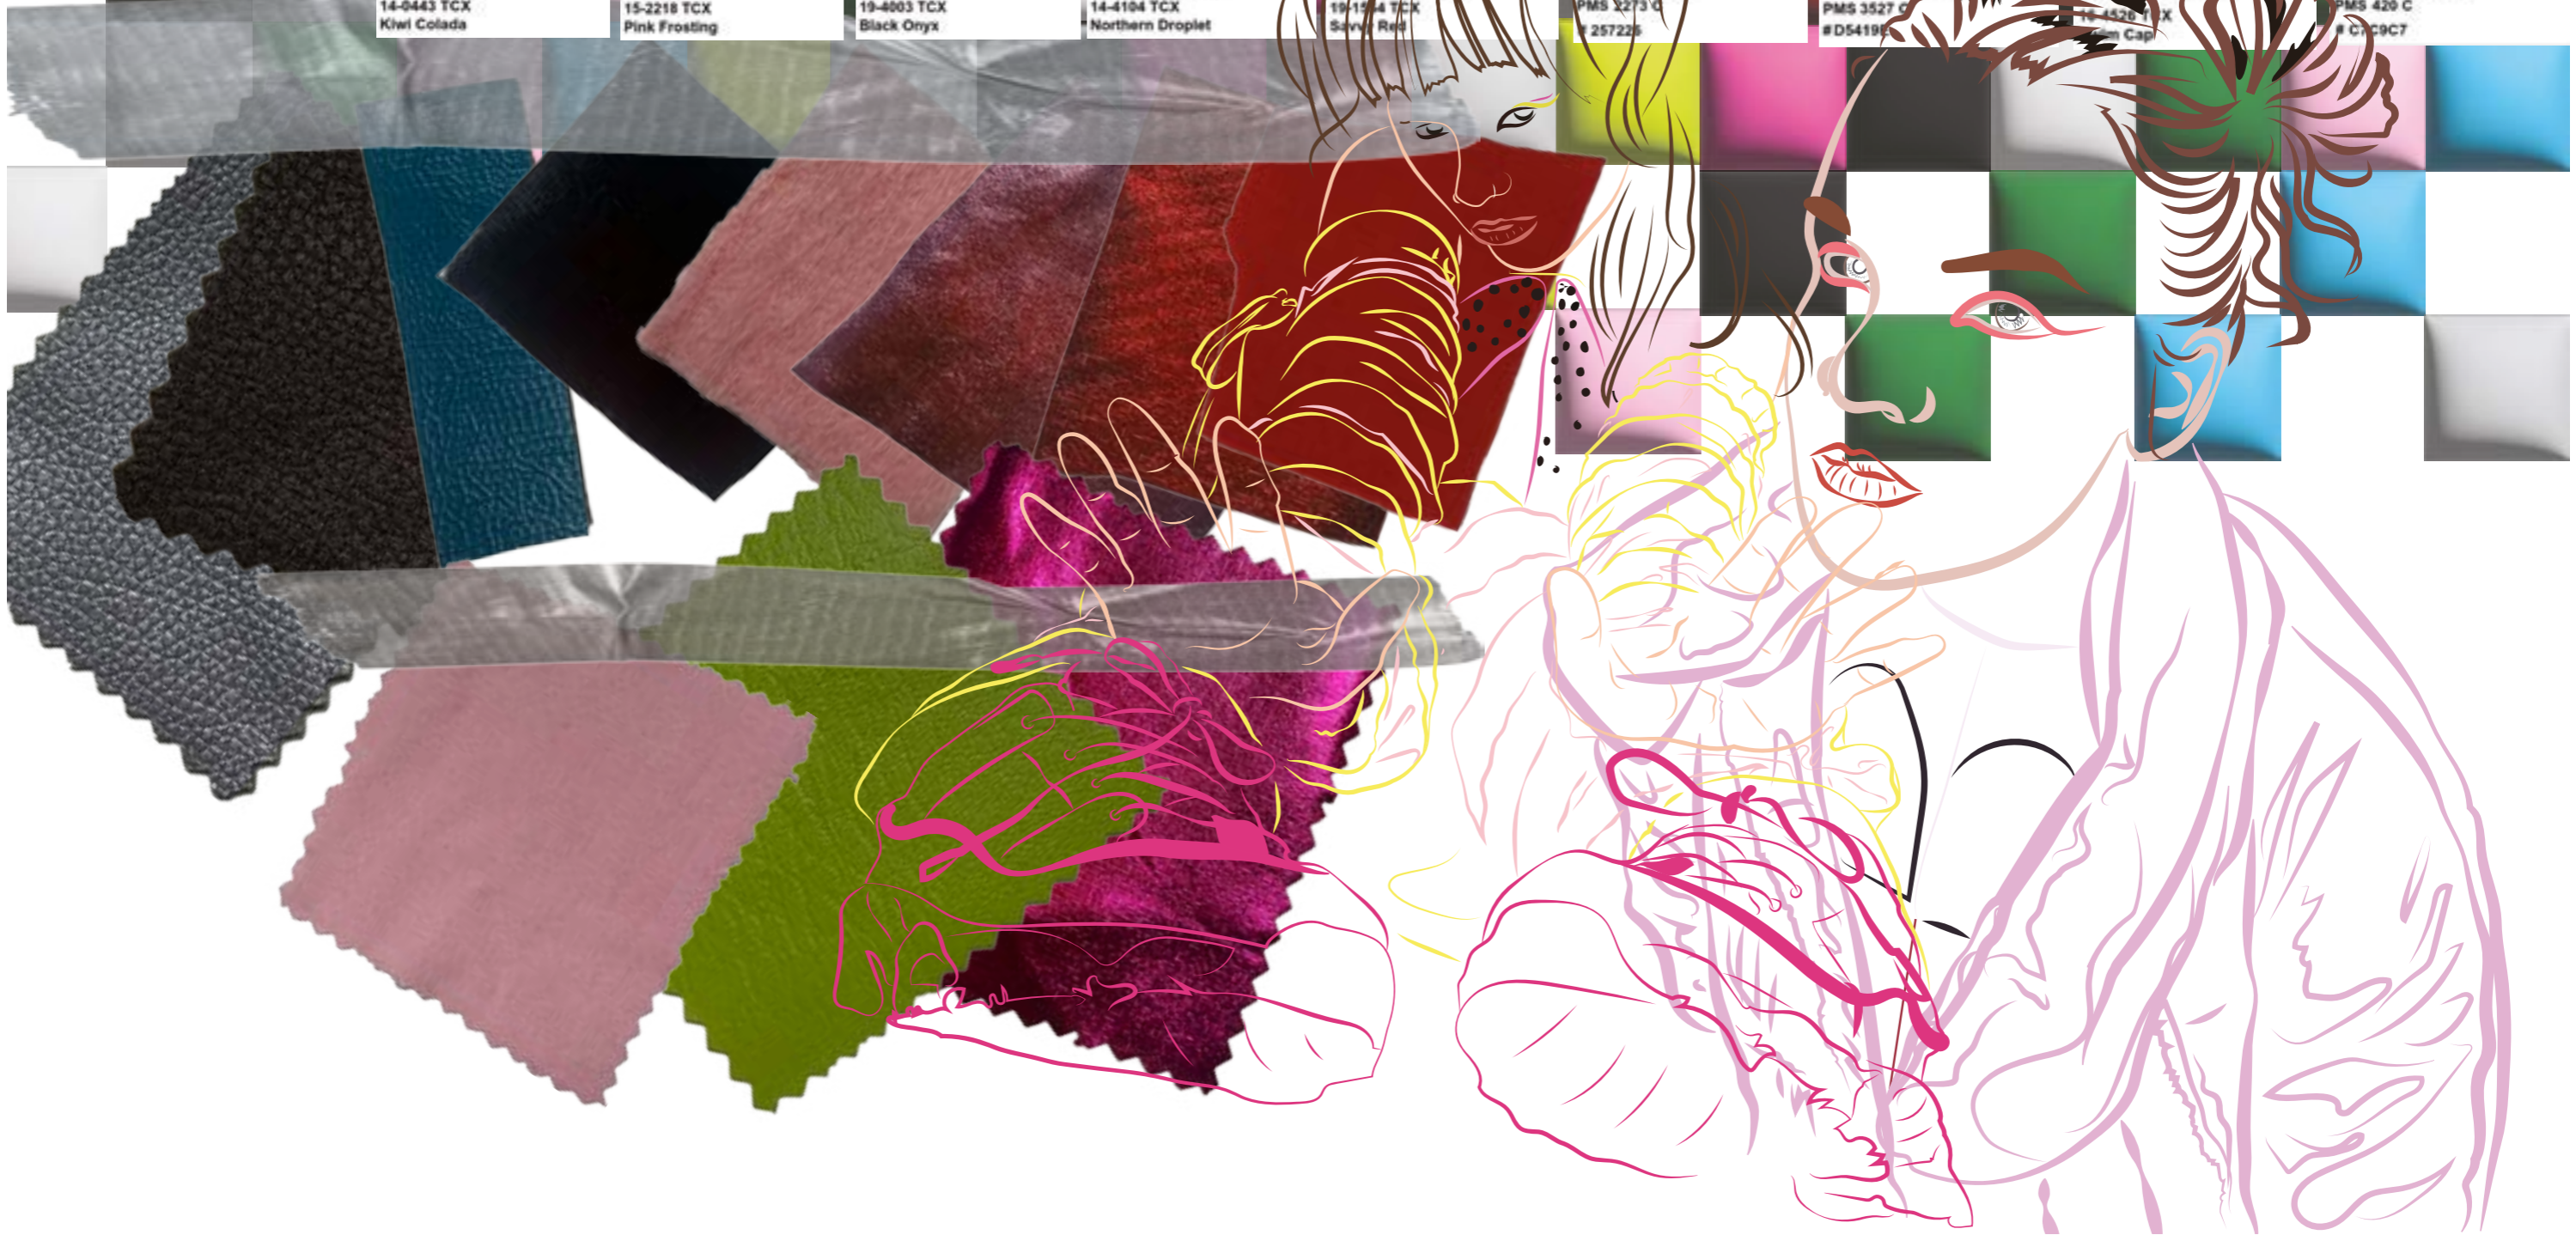

METAMANOLOLA

PANTONE®
14-0443 TCX
Kiwi Colada

PANTONE®
15-2218 TCX
Pink Frosting

PANTONE®
19-4803 TCX
Black Onyx

PANTONE®
14-4104 TCX
Northern Droplet

PANTONE®
19-1544 TCX
Savvy Red

PANTONE®
PMS 2273 C
#257225

PANTONE®
PMS 3527 C
#D5419E

PANTONE®
PMS 4520 TCX
#008080

PANTONE®
PMS 420 C
#C9C7