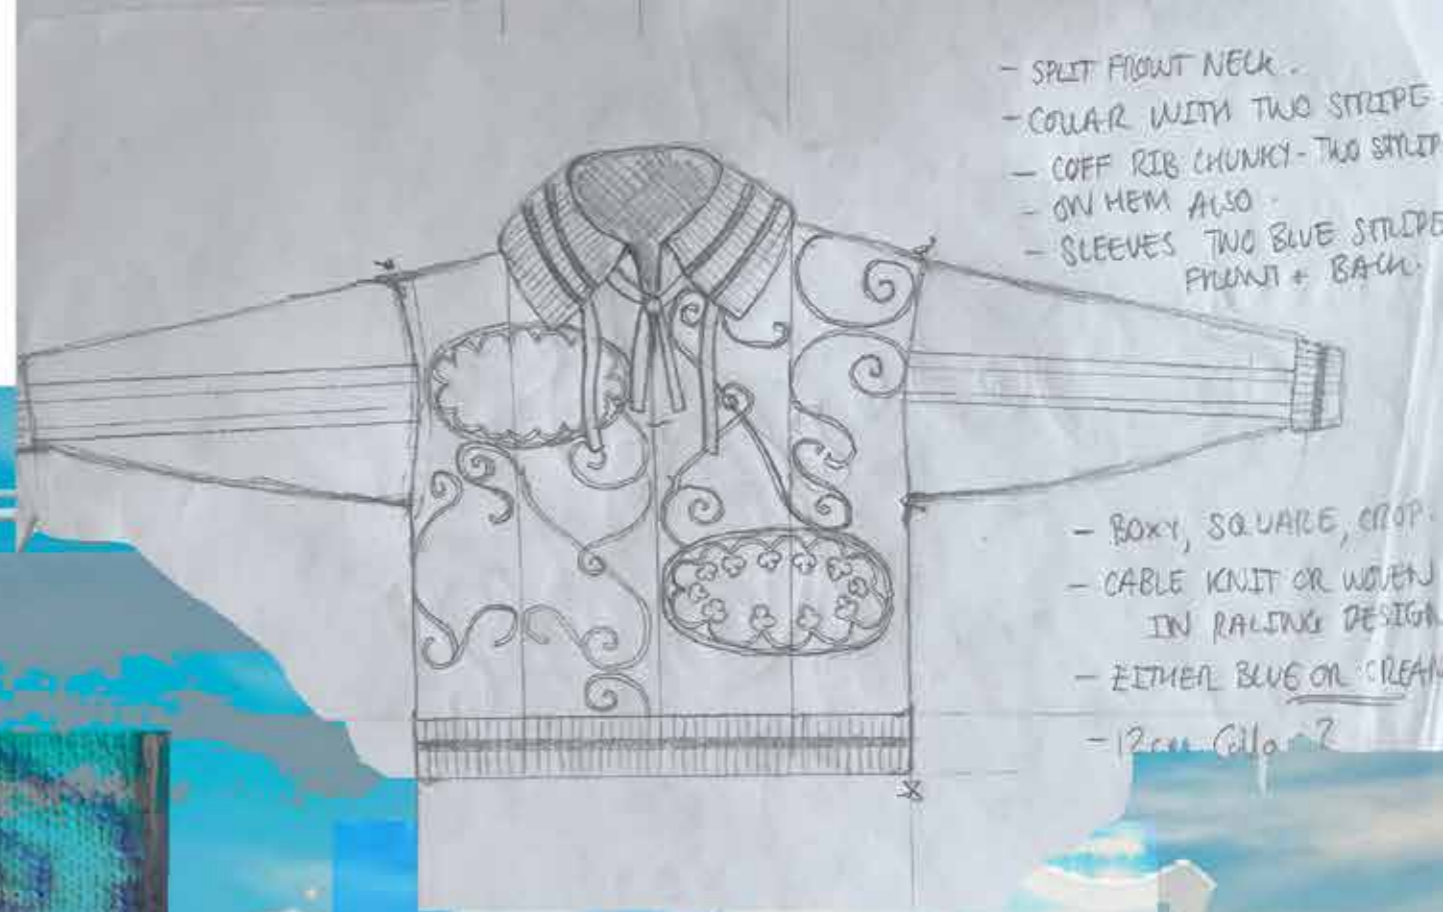

GEORGE IRVIN'S  
**HELTER SKELTER**

TomRowley

INSIDE & OUT

KIT  
MEET

SMOOTH

POCA  
IT  
ME  
LA  
ESM

TWISTED -

SALAD TROUSER

I've had a  
Great day out at  
**THE NEEDLES  
PARKS**  
SOUTH WEST

IT'S A FAMILY TRIP!  
BEER & BAR  
SWEET ISLE OF WIGHT

Tom Rowe

Tom Rowe

Tom Lowe

Tom Rowe