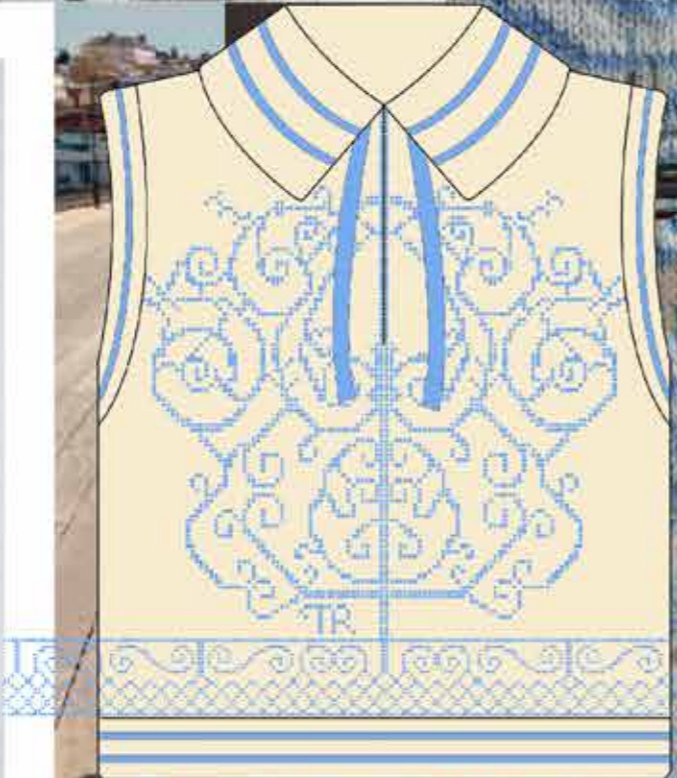

GEORGE IRVIN'S  
**HELTER SKELTER**

TomRowley

INSIDE & OUT

KIT  
MEET

SMOOTH

POCA  
IT  
ME  
LA  
ESM

TWISTED -

SALAD TROUSER

I've had a  
Great day out at  
**THE NEEDLES  
PARKS**  
SOUTH WEST

IT'S A FAMILY TRIP!  
BEER & BAR  
SWEET ISLE OF WIGHT

Tom Rowe

Tom Rowe

Tom Lowe

Tom Rowe